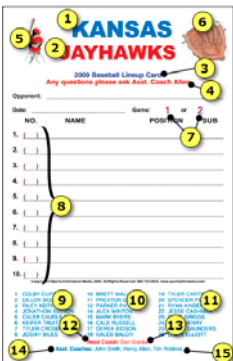

Lineup Card Holder

- Folding Lineup Card Holder holds your lineup card along with the opposing team's while allowing you to fold it in order to fit in your pocket. Perfect for coaches and umpires. Sturdy enough to write on and make roster or position changes during the game, yet flexible enough to fold in multiple ways to suit your needs.